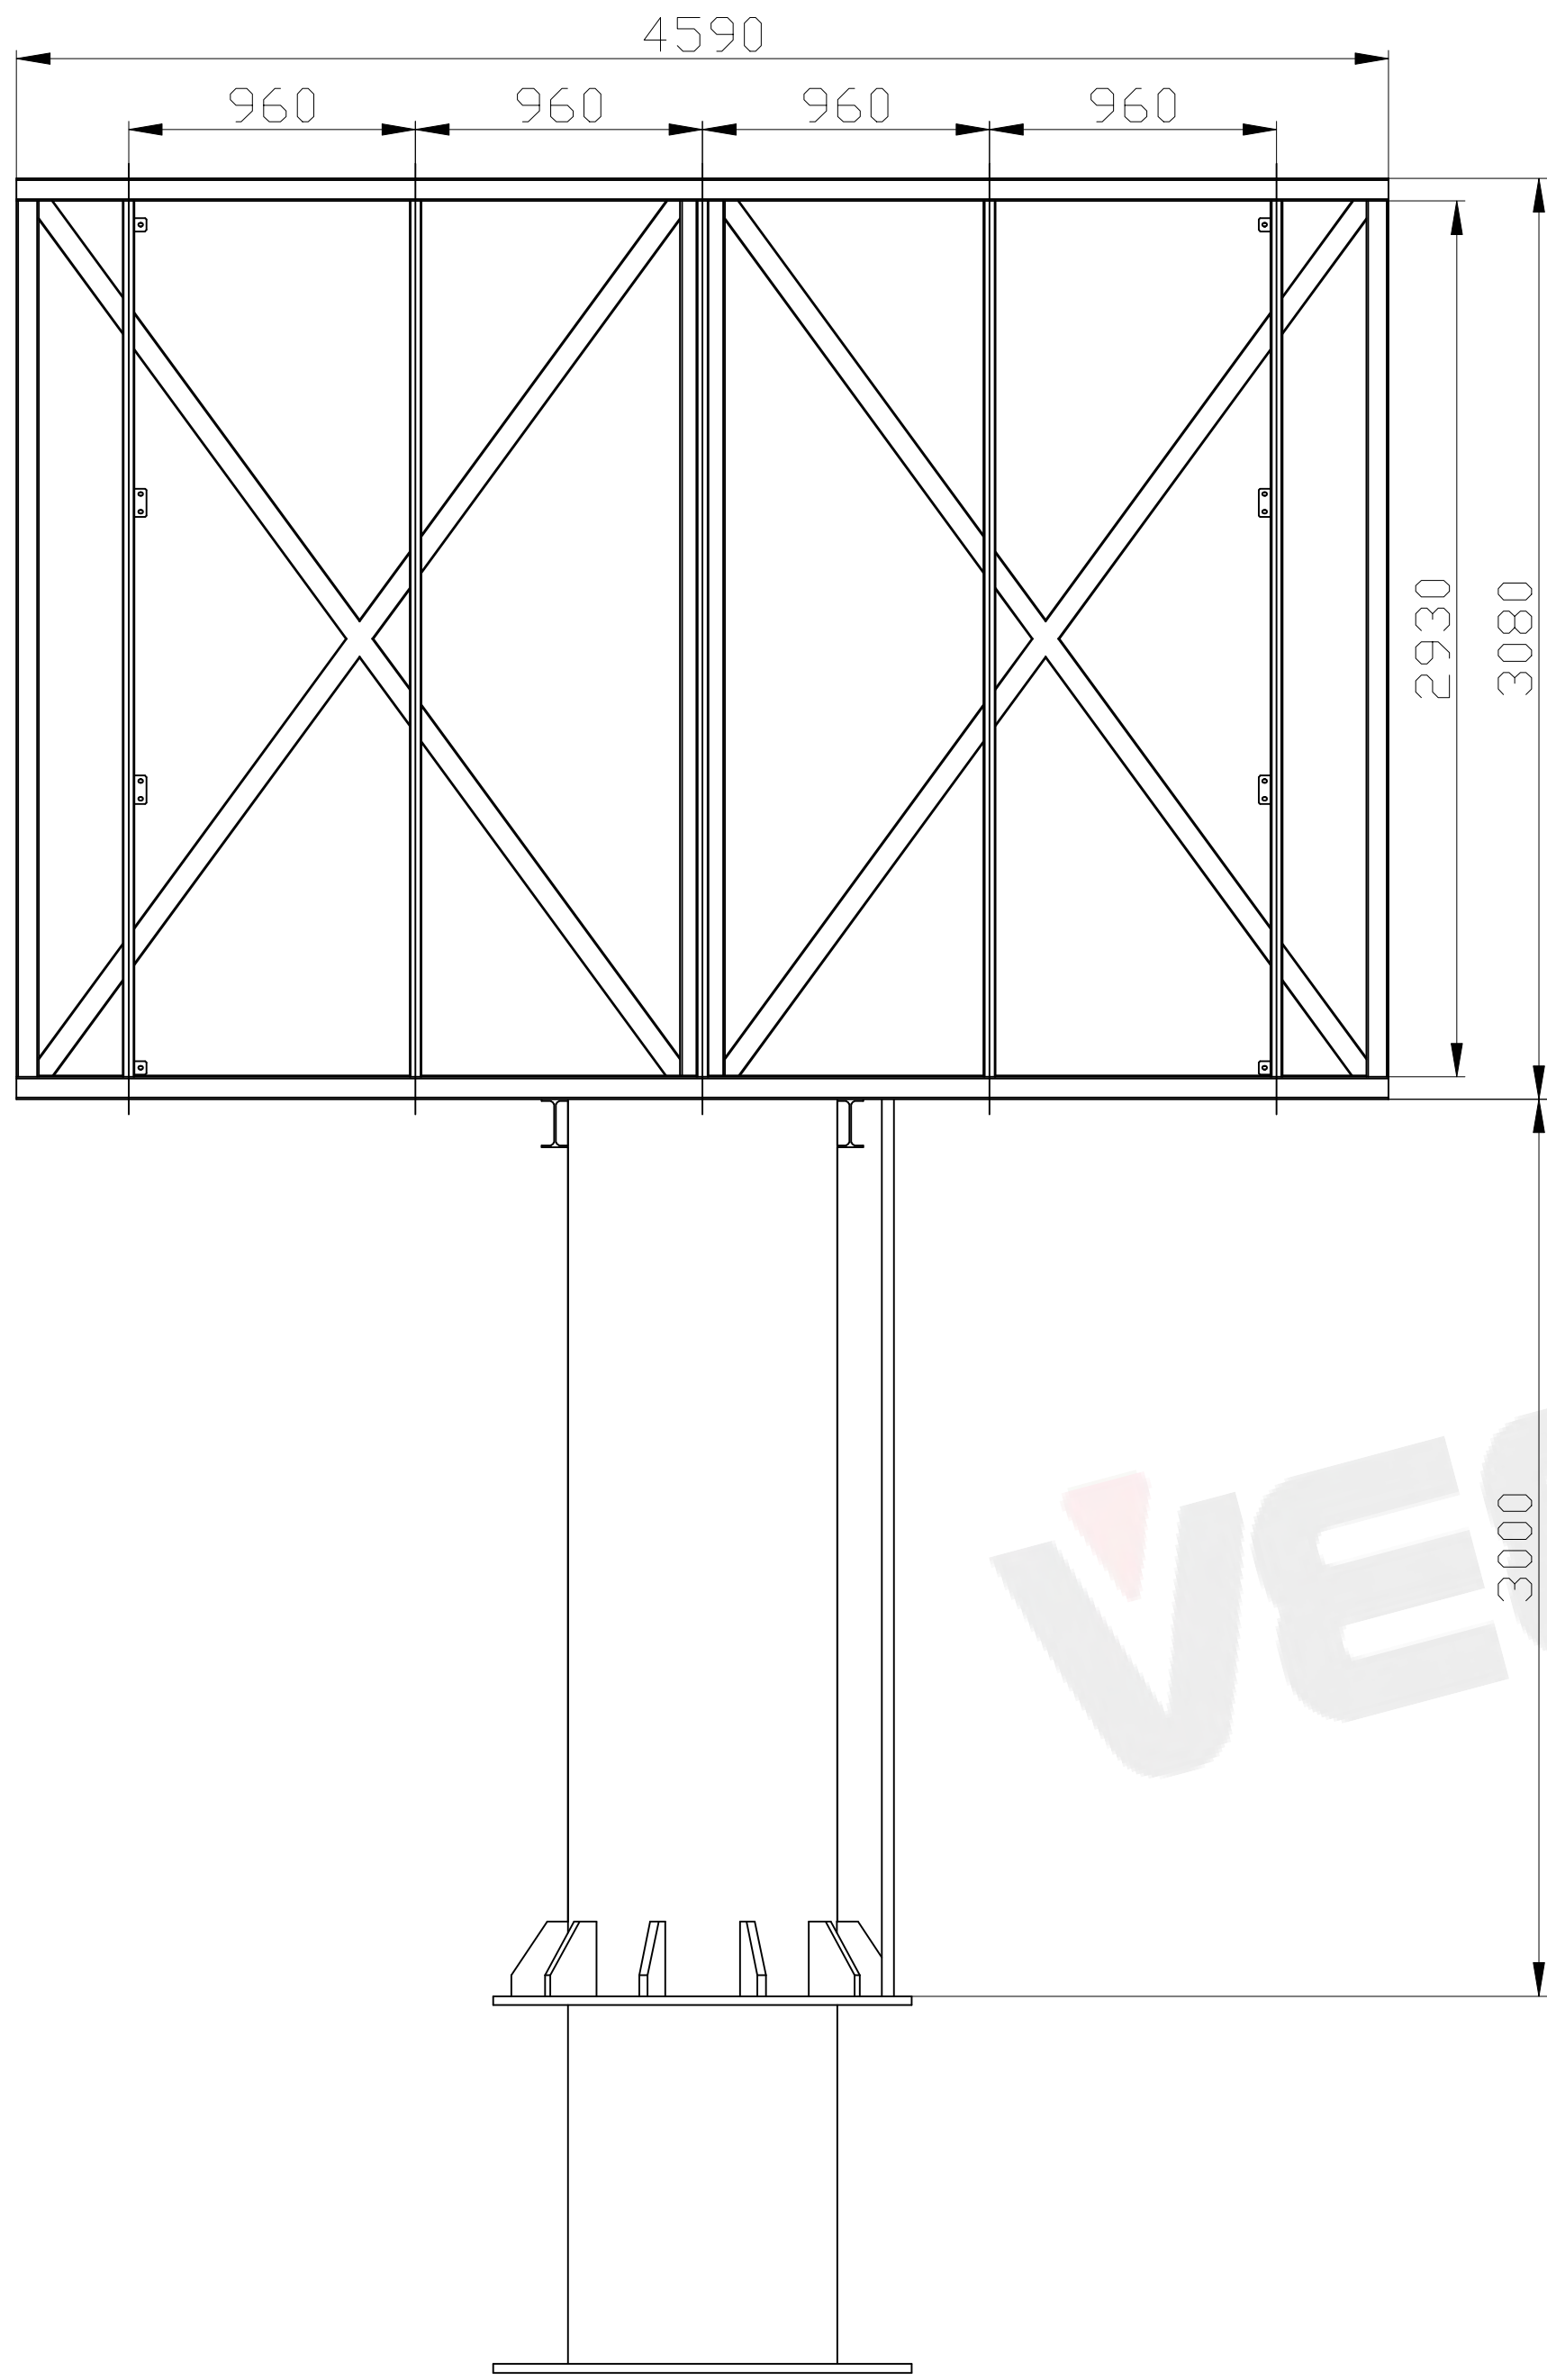

Louder speaker

VEDDOO
We Do Vision

VEEDOO
We Do Vision

Mounting plate be welded on the backrest